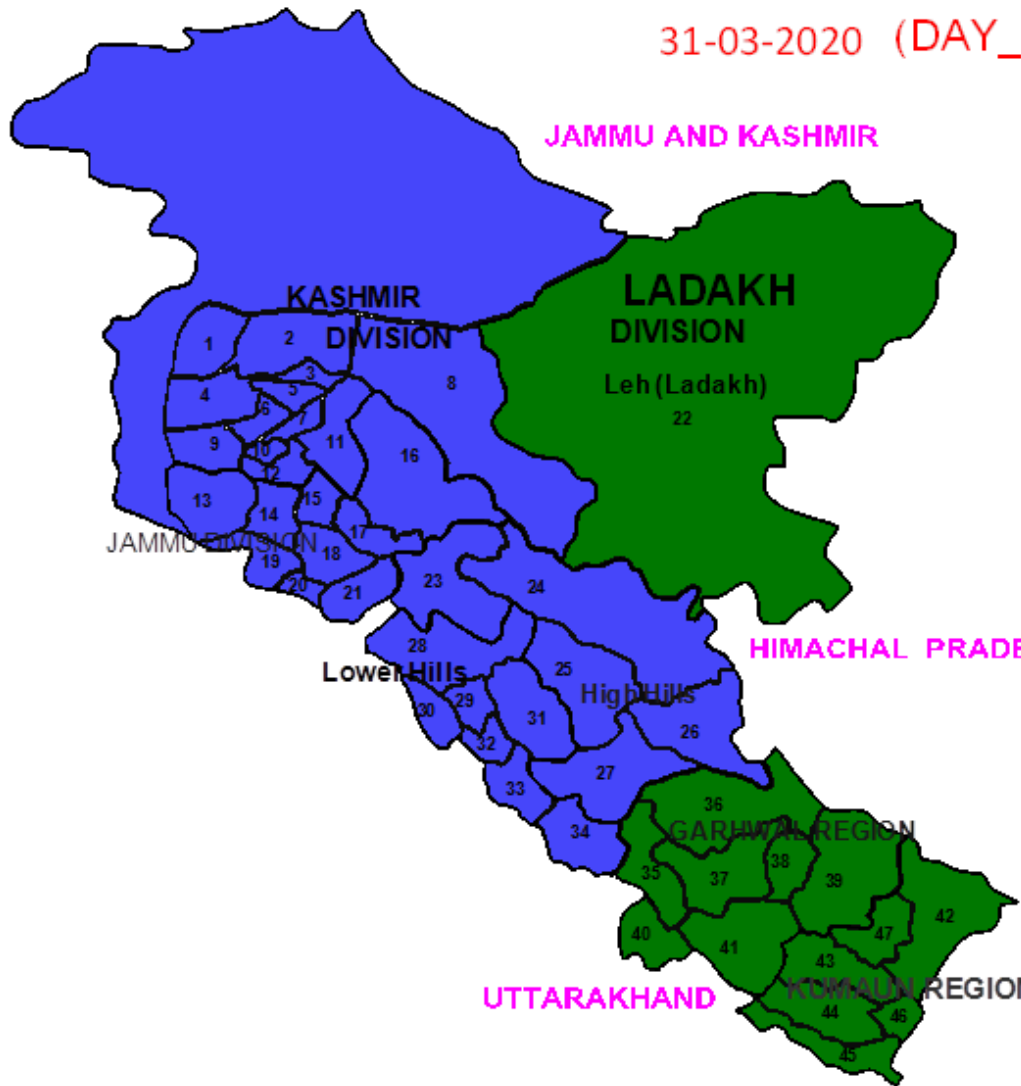

Precipitation Forecast

31-03-2020 (DAY_1)

KASHMIR DIVISION

1. KUPWARA
2. BANDIPORE
3. GANDERBAL
4. BARAMULA
5. SRINAGAR
6. BADGAM
7. PULWAMA
8. KARGIL
9. PUNCHH
10. SHUPIYAN
11. ANANTNAG
12. KULGAM

JAMMU DIVISION

13. RAJOURI
14. REASI
15. RAMBAN
16. KISHTWAR
17. DODA
18. UDHAMPUR
19. JAMMU
20. SAMBA
21. KATHUA

LEH DIVISION

22. LEH (LADAKH)
- H. P. (HIGH HILLS REGION)
23. CHAMBA
24. LAHUL & SPITI
25. KULLU
26. KINNAUR
27. SHIMLA
- H.P. (LOWER HILLS REGION)

28. KANGRA
29. HAMIRPUR
30. UNA
31. MANDI
32. BILASPUR
33. SOLAN
34. SIRMAUR

GARHWAL REGION

35. DEHRADUN
36. UTTARKASHI
37. TEHRI
38. RUDRAPRAYAG
39. CHAMOLI
40. HARIDWAR
41. GARHWAL
- KUMAUN REGION
42. PITHORAGARH
43. ALMORA
44. NANITAL
45. UDHAM SINGH NAGAR
46. CHAMPAWAT
47. BAGESHWAR