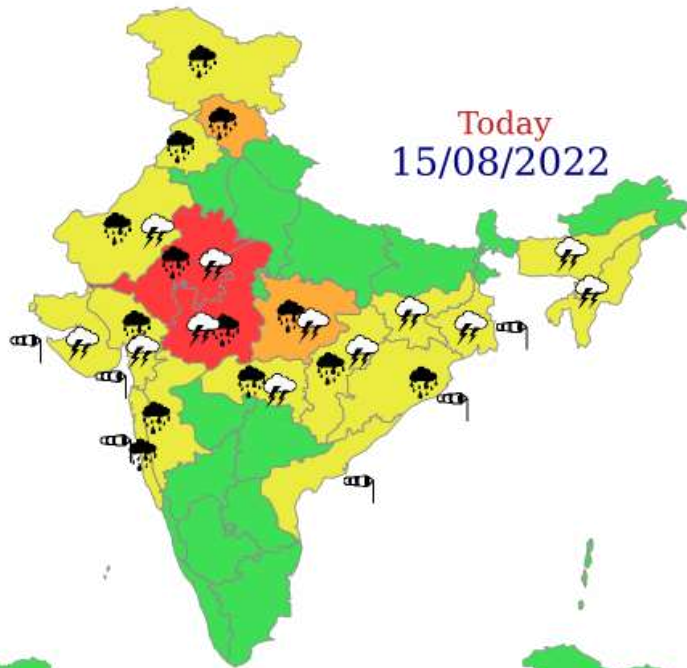

Tomorrow
16/08/2022

17/08/2022

Today
15/08/2022