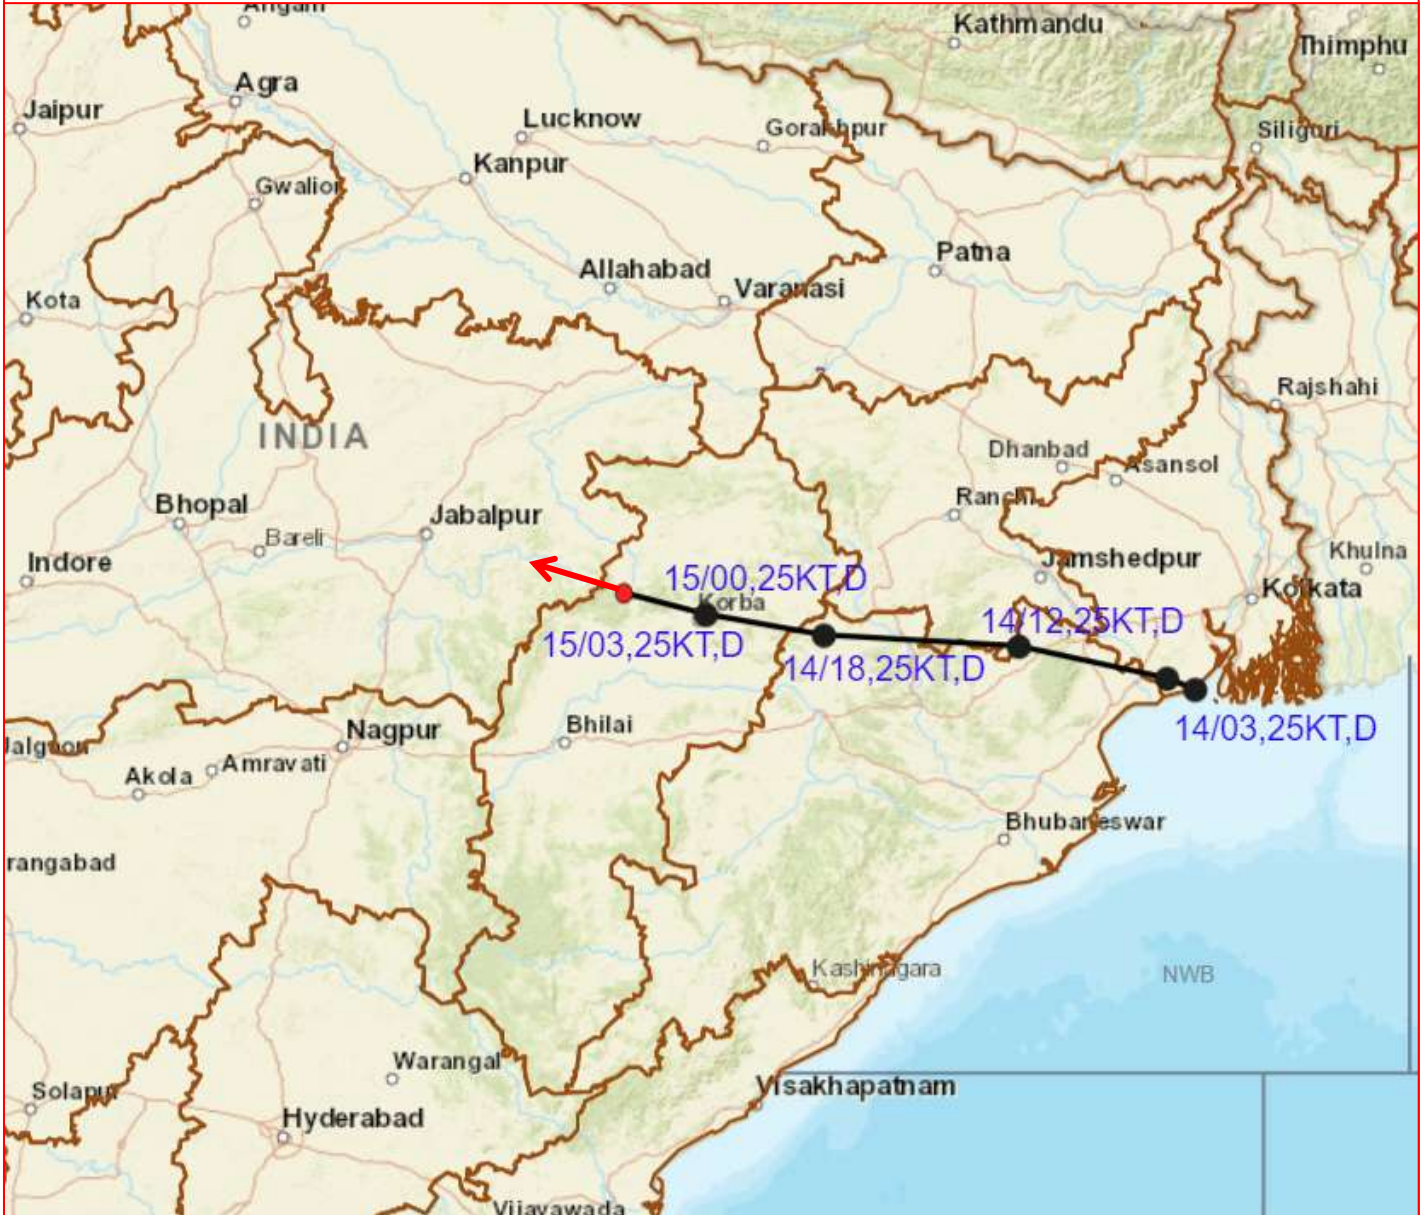

Today
15/08/2022

Tomorrow
16/08/2022

17/08/2022

18/08/2022

19/08/2022

OBSERVED AND FORECAST TRACK OF DEPRESSION OVER NORTHWEST CHHATTISGARH AND ADJOINING EAST MADHYA PRADESH BASED ON 0300 UTC OF 15th AUGUST, 2022

DATE/TIME IN UTC
 IST=UTC + 0530
 L: LOW PRESSURE AREA
 WML: WELL MARKED LOW PRESSURE AREA
 D: DEPRESSION (17-27 KT)
 DD: DEEP DEPRESSION (28-33 KT)
 CS: CYCLONIC STORM (34-47 KT)
 SCS: SEVERE CYCLONIC STORM (48-63KT)
 VSCS: VERY SEVERE CYCLONIC STORM (64-89 KT)
 ESCS: EXTREMELY SEVERE CYCLONIC STORM (90-119 KT)
 SuCS: SUPER CYCLONIC STORM (\geq 120 KT)