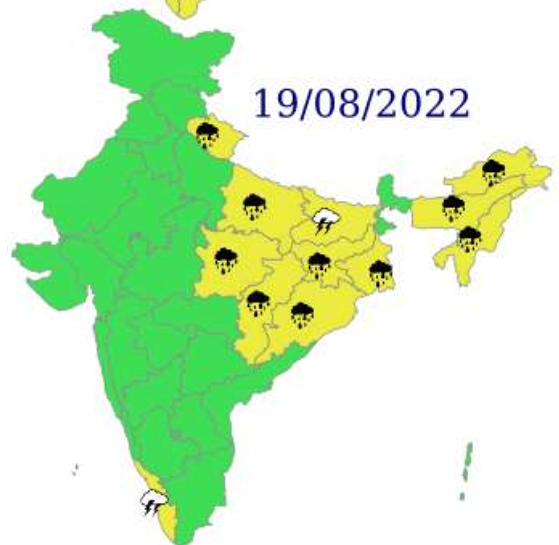

Today
15/08/2022

Tomorrow
16/08/2022

17/08/2022

18/08/2022

19/08/2022

OBSERVED AND FORECAST TRACK OF DEPRESSION OVER NORTHWEST CHHATTISGARH AND ADJOINING EAST MADHYA PRADESH BASED ON 0300 UTC OF 15th AUGUST, 2022

DATE/TIME IN UTC
 IST=UTC + 0530
 L: LOW PRESSURE AREA
 WML: WELL MARKED LOW PRESSURE AREA
 D: DEPRESSION (17-27 KT)
 DD: DEEP DEPRESSION (28-33 KT)
 CS: CYCLONIC STORM (34-47 KT)
 SCS: SEVERE CYCLONIC STORM (48-63KT)
 VSCS: VERY SEVERE CYCLONIC STORM (64-89 KT)
 ESCS: EXTREMELY SEVERE CYCLONIC STORM (90-119 KT)
 SuCS: SUPER CYCLONIC STORM (\geq 120 KT)