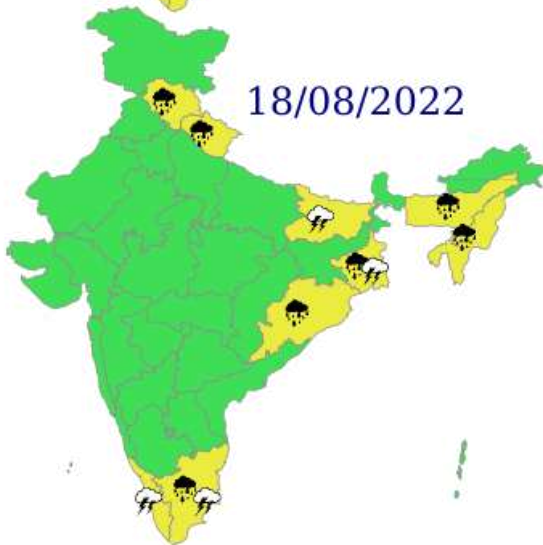

18/08/2022